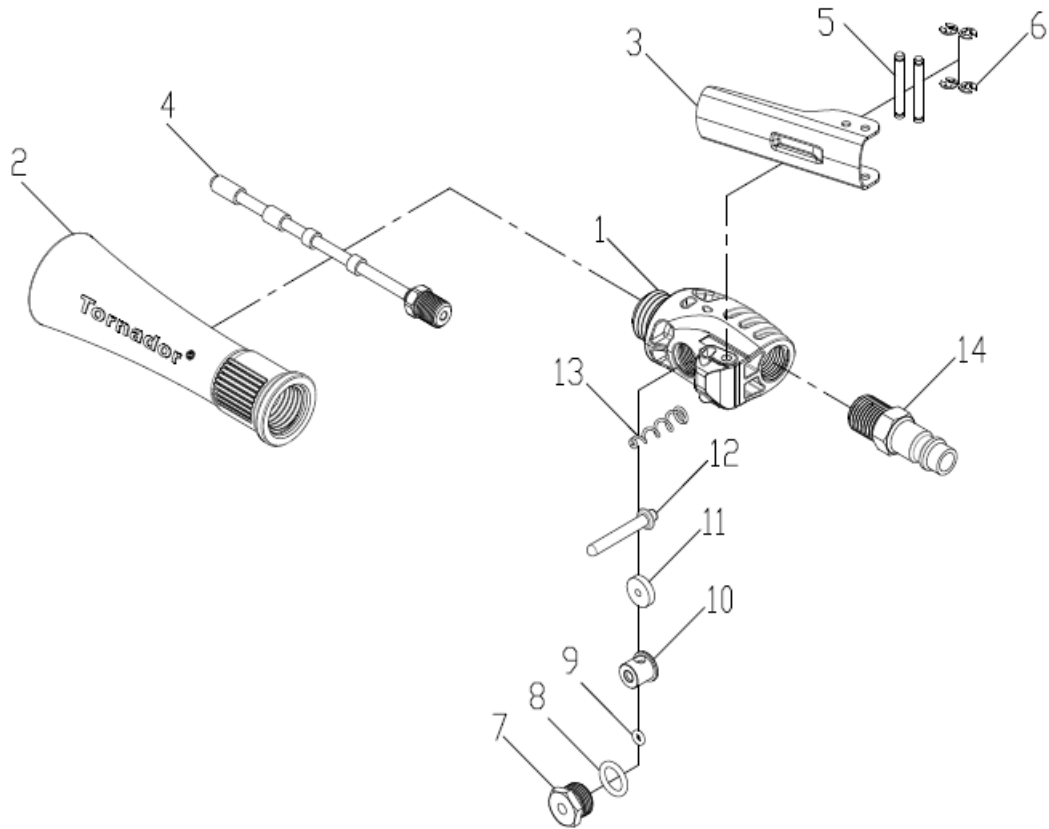

# Z-007 Tornador Mini

Ref. No.	Part No.	Description	Q'ty	Ref. No.	Part No.	Description	Q'ty
1	SPZ007001	Housing	1	11	SPZ010013	Gasket	1
2	SPZ007002	Nozzle	1	12	SPZ007008	Valve Stem	1
3	SPZ007003	Trigger	1	13	SPZ007009	Spring	1
4	SPZ017003	Weighted Tube Ass'y	1	14	CP-L14M	Air Nipple	1
5	SPZ007004	Pin	2				
6	SPZ007005	E-Clip	4				
7	SPZ007006	Screw	1				
8	SPZ010028	O-Ring	1				
9	SPZ010027	O-Ring	1				
10	SPZ007007	Bushing	1				